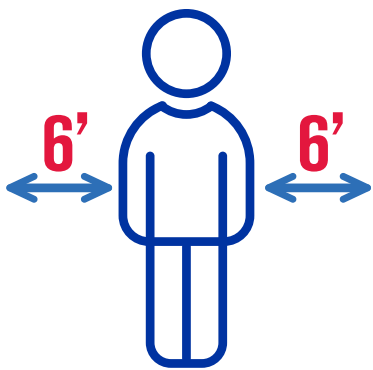

PREVENT THE SPREAD OF COVID-19:

WEAR FACE MASKS

ELEVATOR

A maximum capacity of 4 persons

SOCIAL DISTANCING

A minimum distance of 6 FT

WASH HANDS OFTEN